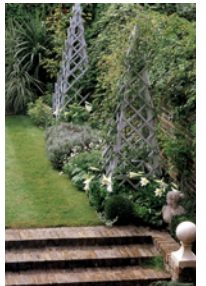

样板别墅 MODELS

信息

INFO

项目 PROJECT
石象湖, C4 样板别墅
Stone Elephant Lake
C4 Models
成都, 中国
Chengdu, China
客户 CLIENT
保利实业有限公司
Poly Industrial Co.

SCOPE 工作范围
概念设计
Conceptual Design
方案设计
Schematic Design
扩初设计
Design Development

描述

DESCRIPTION

石象湖的设计不但提升了个人住宅的建筑风格,而且也强调了周围的自然景观和地形的互相融合。该设计中葱翠的景观包含了喷泉,水潭,餐饮台阶和户外壁炉,这些景观创造了一个另人难忘的经历。

The models at Stone Elephant Lake were designed to enhance the architectural style of the individual homes as well as enhance the surrounding natural landscape and topography. The model's lush landscaping includes elements such as water fountains, pools, dining terraces and fire places that create a memorable experience.