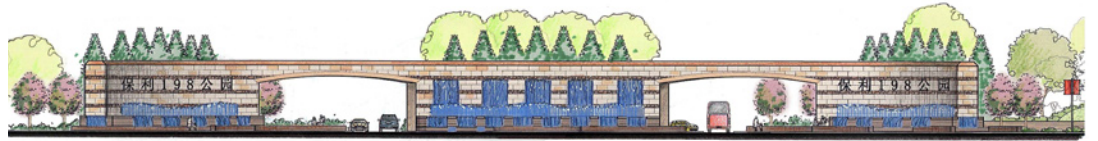

公园项目入口 PARK ENTRANCE

vanderToolen•Associates

vTA

LANDSCAPE
ARCHITECTS

信息

INFO

项目 **PROJECT**
198公园项目入口
中国成都
Park 198 Project
Entrance
Xindu, China

客户 **CLIENT**
保利实业有限公司
Poly Industrial Co.

SCOPE 工作范围
概念设计
Conceptual Design
扩初设计
Design Development

描述

DESCRIPTION

保利198公园的入口设计缔造了一个壮丽的而有特色的大门，瞬间成为了社区内居民和访客公认的地标。“音乐之睛”是沿着林荫大道的景观概念和项目地区的主题构思。入口和音乐主题完全地融入了整遍项目区域，同时突出了和谐的景观特色。

The design for the Poly Park 198 entry was to create a magnificent gateway feature that is recognized as an instantaneous landmark for community residents and visitors. 'Music for the Eyes' is the landscape concept and theme for the project area along the boulevard. The entry and music theme is fully integrated along the entire length of the project area and compliments the harmonious landscape features.