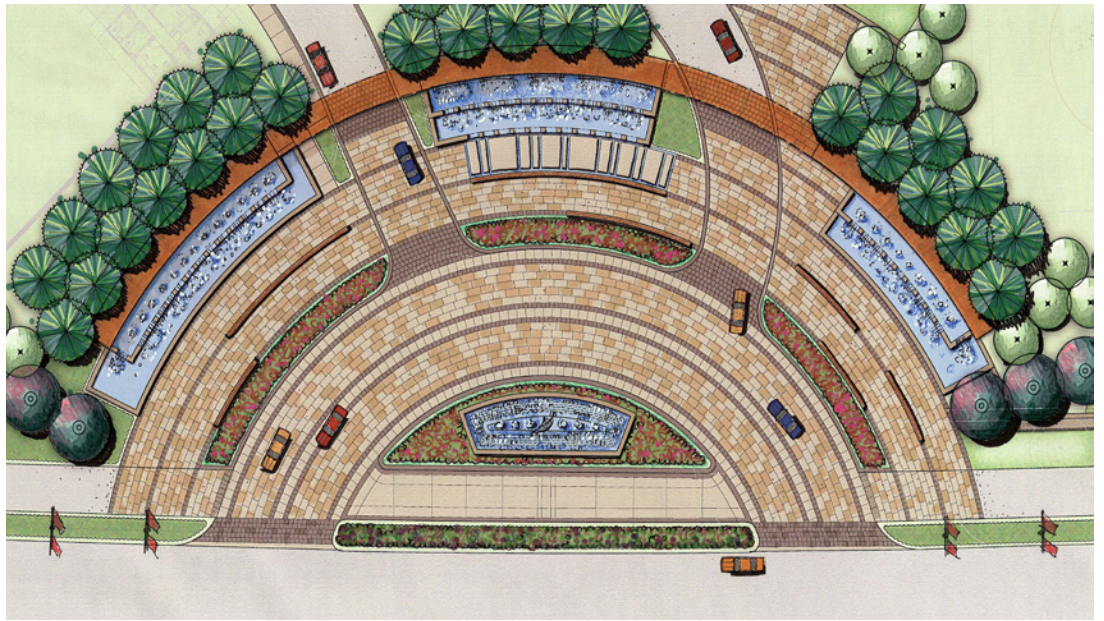

公园项目入口 PARK ENTRANCE

vanderToolen•Associates

vTA

LANDSCAPE
ARCHITECTS

信息

INFO

项目 **PROJECT**
198公园项目入口
中国成都
Park 198 Project
Entrance
Xindu, China

客户 **CLIENT**
保利实业有限公司
Poly Industrial Co.

SCOPE 工作范围
概念设计
Conceptual Design
扩初设计
Design Development

描述

DESCRIPTION

保利198公园的入口设计缔造了一个壮丽的而有特色的大门，瞬间成为了社区内居民和访客公认的地标。“音乐之睛”是沿着林荫大道的景观概念和项目地区的主题构思。入口和音乐主题完全地融入了整遍项目区域，同时突出了和谐的景观特色。

The design for the Poly Park 198 entry was to create a magnificent gateway feature that is recognized as an instantaneous landmark for community residents and visitors. 'Music for the Eyes' is the landscape concept and theme for the project area along the boulevard. The entry and music theme is fully integrated along the entire length of the project area and compliments the harmonious landscape features.