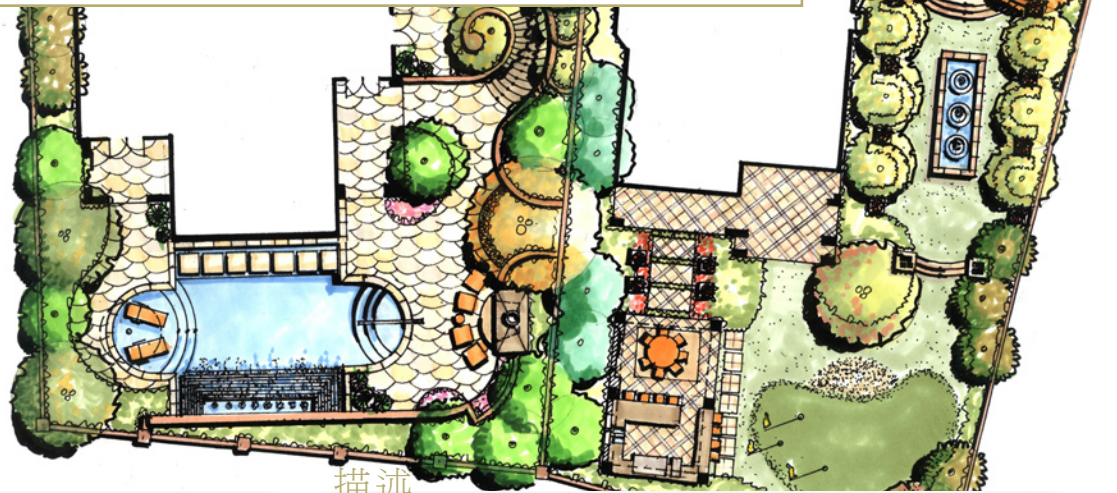

样板别墅
MODELS

信息

INFO

项目 **PROJECT**
Lafitte Manor Model
Home Landscape
Design
样板房景观设计
成都，中国
Chengdu, China
客户 **CLIENT**
保利实业有限公司
Poly Industrial Co.

SCOPE 工作范围
概念设计
Conceptual Design
扩初设计
Design Development

描述

DESCRIPTION

拉菲特庄园是一个高档的高尔夫球场度假社区。它位于繁忙成都的郊外，该开发项目充分利用了绿色乡村的优势，为业主带来了一种与烦扰隔绝，世外桃源的感觉。样板房的设计环绕高档豪华住宅，业主能够充分利用后院的开敞式景观。

Lafitte Manor is a Golf Course Community focused on high end residential and resort style living. Located just outside of busy Chengdu the development takes advantage of its green country side and provides its homeowners with a sense of escape. The models were designed around high end luxury living that allows the home owner to take advantage of their backyard space and enjoy the views that open up to the golf course.