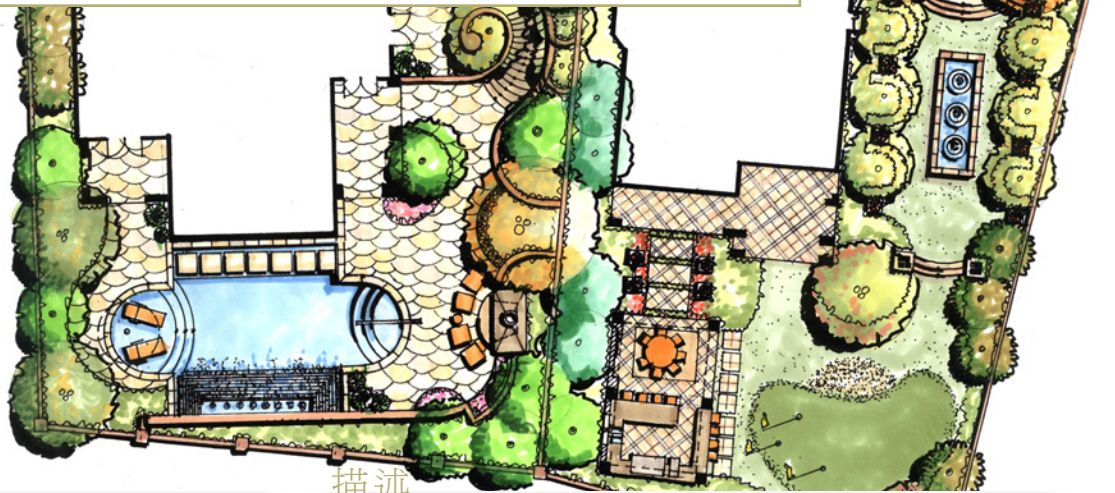

样板别墅  
MODELS

信息

INFO

项目 **PROJECT**  
Lafitte Manor Model  
Home Landscape  
Design  
样板房景观设计  
成都，中国  
Chengdu, China  
客户 **CLIENT**  
保利实业有限公司  
Poly Industrial Co.

**SCOPE** 工作范围  
概念设计  
Conceptual Design  
扩初设计  
Design Development

描述

DESCRIPTION

拉菲特庄园是一个高档的高尔夫球场度假社区。它位于繁忙成都的郊外，该开发项目充分利用了绿色乡村的优势，为业主带来了一种与烦扰隔绝，世外桃源的感觉。样板房的设计环绕高档豪华住宅，业主能够充分利用后院的开敞式景观。

Lafitte Manor is a Golf Course Community focused on high end residential and resort style living. Located just outside of busy Chengdu the development takes advantage of its green country side and provides its homeowners with a sense of escape. The models were designed around high end luxury living that allows the home owner to take advantage of their backyard space and enjoy the views that open up to the golf course.